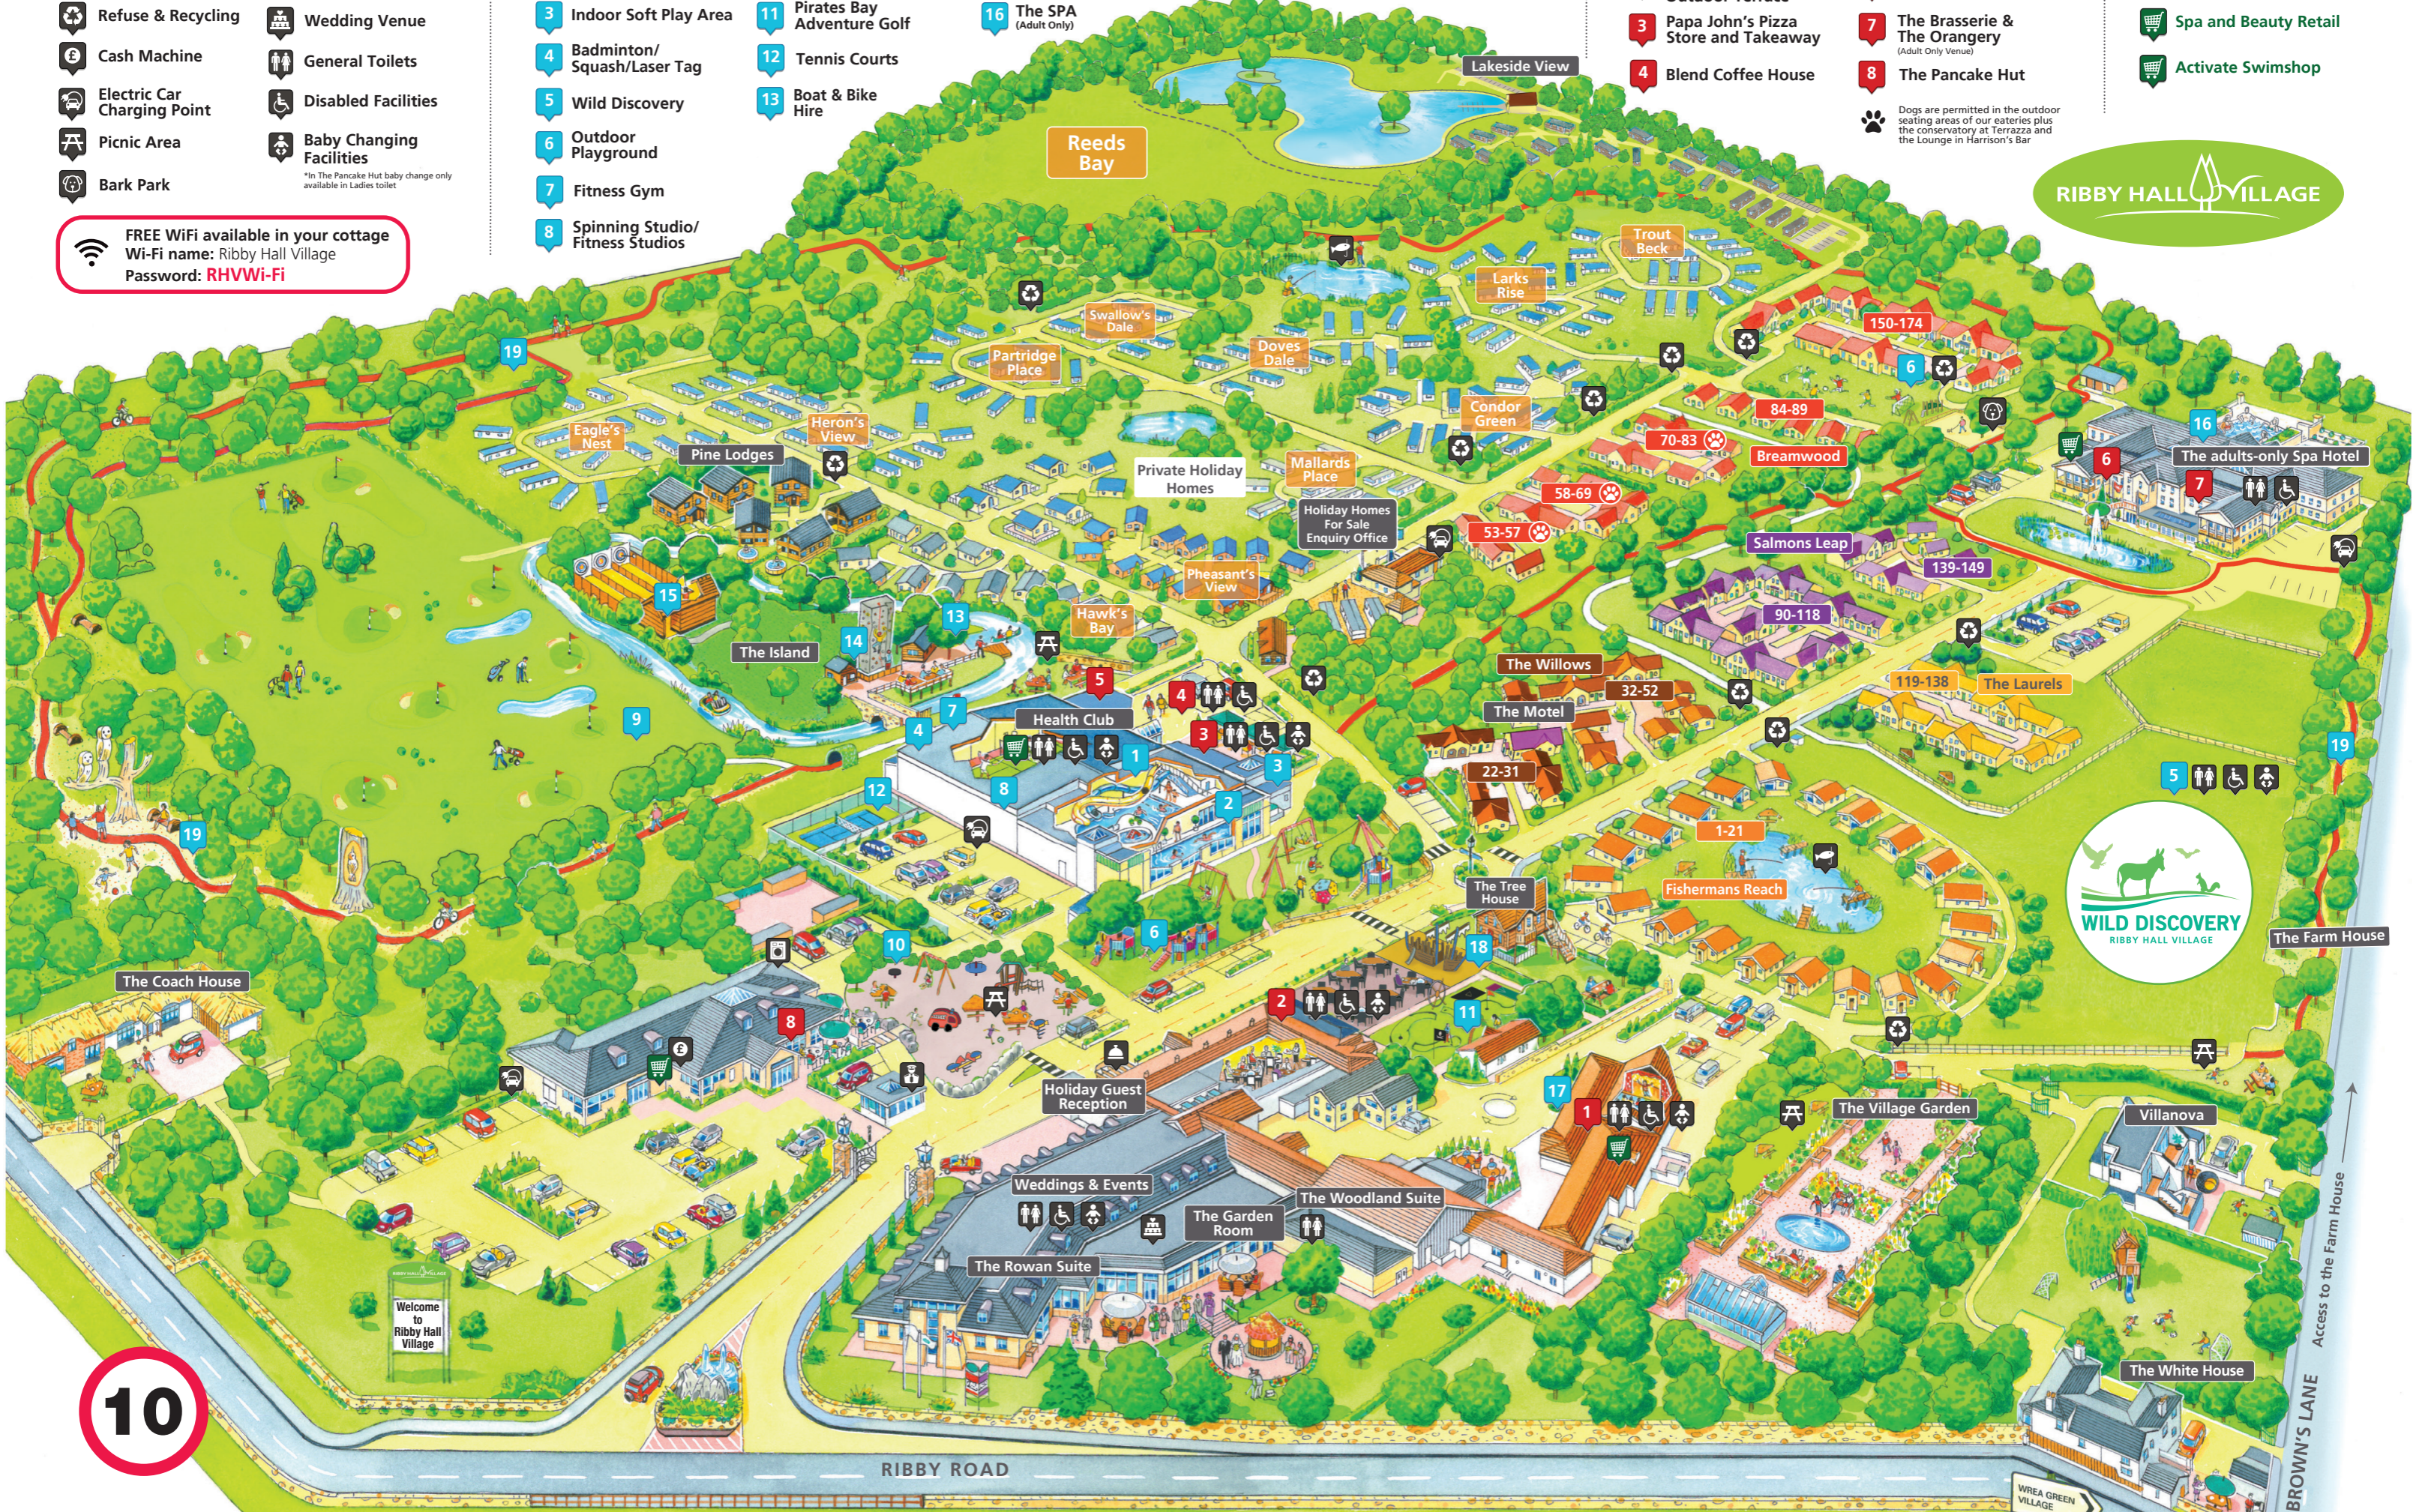

GUEST INFORMATION

- Holiday Guest Reception
- Security/Lost and Found
- Refuse & Recycling
- Cash Machine
- Electric Car Charging Point
- Picnic Area
- Bark Park
- Fishing Charges apply at certain ponds, please visit Guest Reception for details.
- Launderette
- Wedding Venue
- General Toilets
- Disabled Facilities
- Baby Changing Facilities

FREE WiFi available in your cottage  
 Wi-Fi name: Ribby Hall Village  
 Password: RHWVi-Fi

ACTIVITIES

- 1** Family Leisure Pool
- 2** Adult Swimming Pool
- 3** Indoor Soft Play Area
- 4** Badminton/Squash/Laser Tag
- 5** Wild Discovery
- 6** Outdoor Playground
- 7** Fitness Gym
- 8** Spinning Studio/Fitness Studios
- 9** 9 Hole Par 3 Golf Course
- 10** Toddler Play Park
- 11** Pirates Bay Adventure Golf
- 12** Tennis Courts
- 13** Boat & Bike Hire
- 14** Climbing Wall
- 15** Archery
- 16** The SPA (Adult Only)
- 17** Activity Hub & Soft Play Area
- 18** Shuffleboard & Football Pool
- 19** Woodland Trail

DINING & ENTERTAINMENT

- 1** The Hive Family Entertainment Venue
  - 2** Terrazza Italian Restaurant & Outdoor Terrace
  - 3** Papa John's Pizza Store and Takeaway
  - 4** Blend Coffee House
  - 5** Harrisons Bar and Beer Garden
  - 6** The Champagne Bar (Adult Only Venue)
  - 7** The Brasserie & The Orangery (Adult Only Venue)
  - 8** The Pancake Hut
- Dogs are permitted in the outdoor seating areas of our eateries plus the conservatory at Terrazza and the Lounge in Harrison's Bar

RETAIL

- SPAR Shop
- Treasures Gift Shop
- Spa and Beauty Retail
- Activate Swimshop

Welcome to Ribby Hall Village

RIBBY ROAD

WREA GREEN VILLAGE

BROWN'S LANE  
 Access to the Farm House