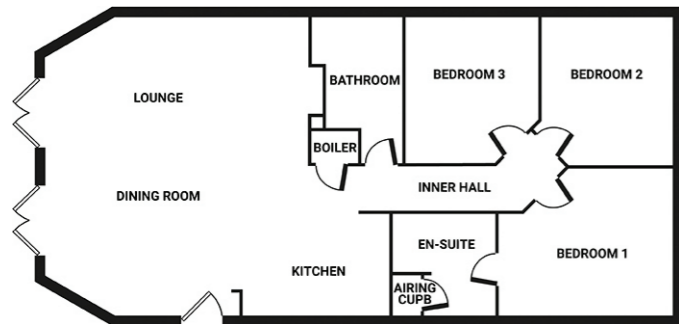

Each lodge has been selected and positioned to compliment the merits of the plots they are located on, with a 45 x 22 Glass House chosen for plots 3 & 4.

### THE GLASS HOUSE

The Glass House boasts three bedrooms, including a master with en-suite as well as an impressive open plan living, dining and kitchen area. Externally the lodge benefits from canexel cladding, composite front door, double glazed low-e glass UPVC windows as well as a fully glazed front elevation with double French doors and exterior lights. All lodges at Reeds Bay will benefit from fibre internet connectivity and private parking.