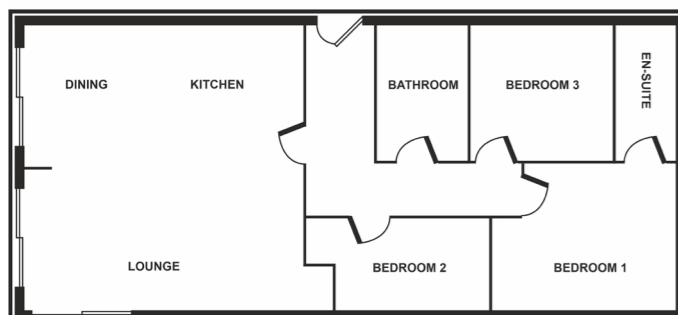

The Tingdene Sherwood 45ft x 20ft has been selected and positioned to compliment the merits of plot 20.

THE TINGDENE SHERWOOD

The Tingdene Sherwood boasts three bedrooms, including a master with en-suite as well as an impressive open plan living, dining and kitchen area. Externally, the lodge benefits from Canexel cladding, anthracite grey external details make for a stunning first impression, glazed front door and mono-pitch roof. All lodges at Reeds Bay will benefit from fibre internet connectivity and private parking.

PLOT 20

Built to BS3632, protected by manufacturer warranties - available on request.

Information and photographs are for illustration purposes only. The lodge to arrive on plot 20 is customised to us.

PLAN YOUR ESCAPE TODAY

THE
 TINGDENE SHERWOOD

— REEDS BAY —

A SLEEK AND SPACIOUS ESCAPE

Key Features:

- Western red cedar clad exterior
- Mono-pitch ceilings throughout following roofline
- Inset fireplace with anthracite tiling
- Two skylights to lounge
- Breakfast bar with four stools
- Four burner hob, oven, microwave, wine cooler, dishwasher and fridge/freezer
- Wood burner
- Oak laminate flooring
- Shower with sliding door and rain head
- Glass surround, grey decking included for a modern feel