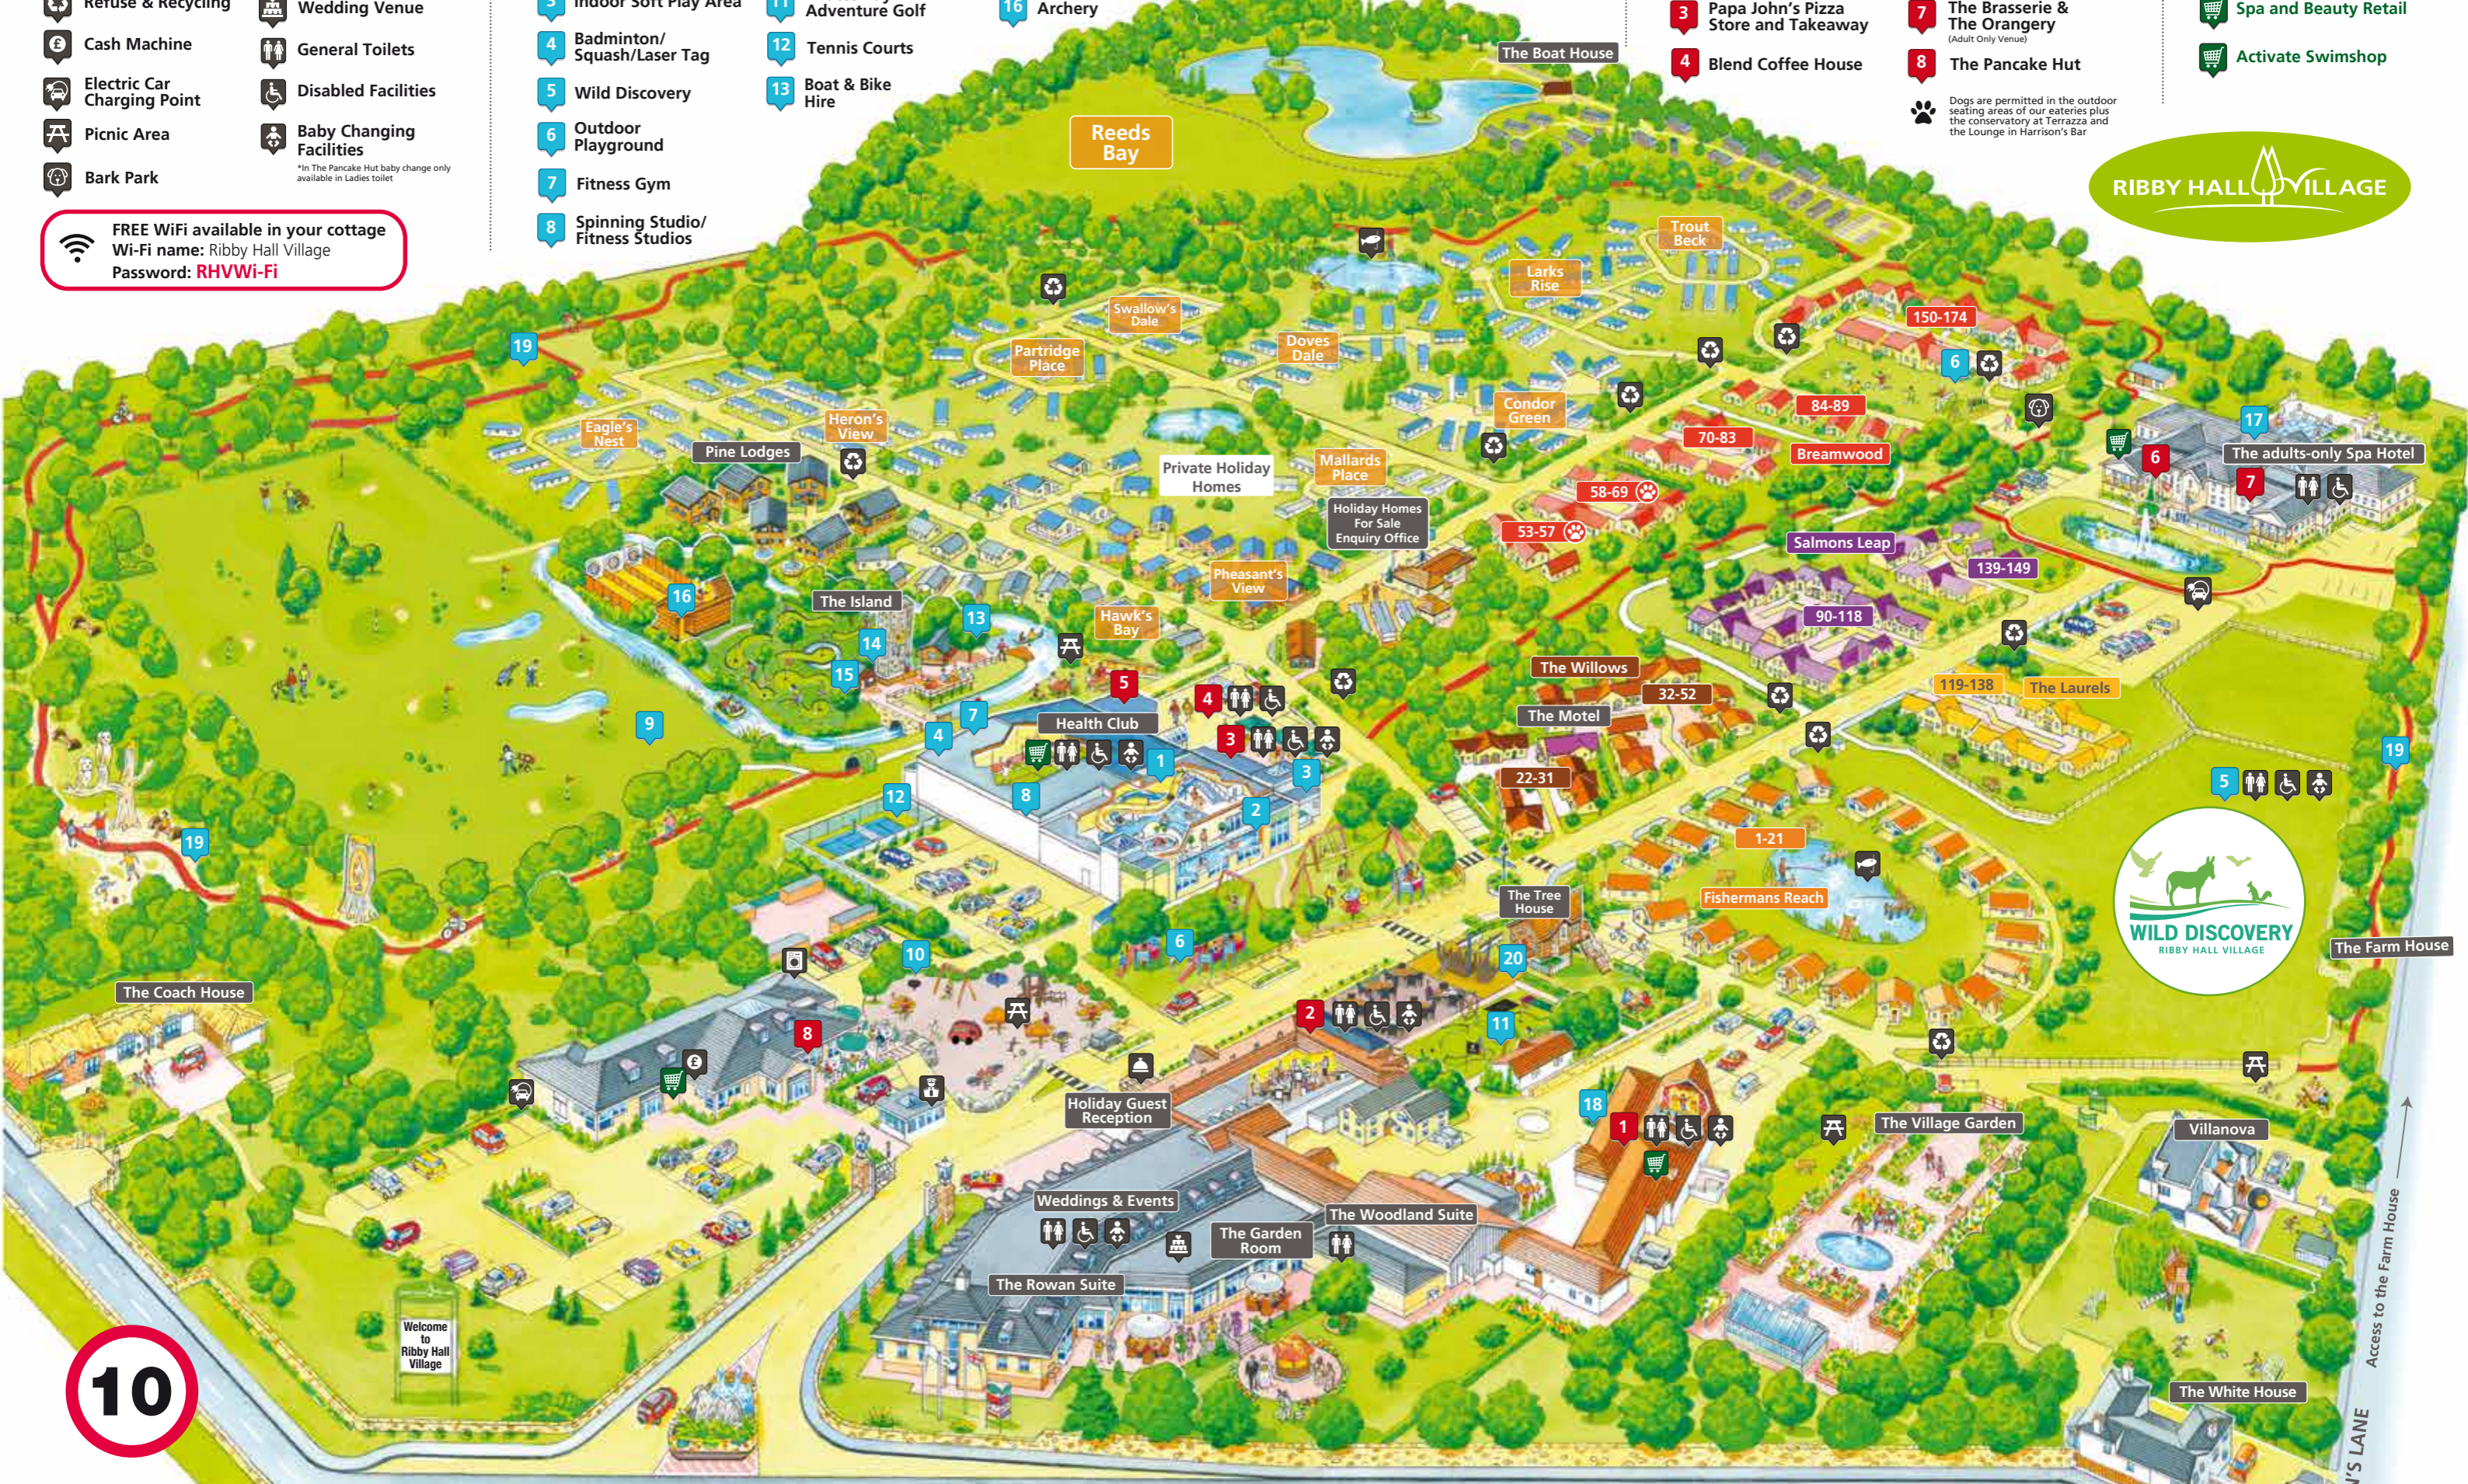

GUEST INFORMATION

- **Holiday Guest Reception**
- **Security/Lost and Found**
- **Refuse & Recycling**
- **Cash Machine**
- **Electric Car Charging Point**
- **Picnic Area**
- **Bark Park**
- **Fishing** Charges apply at certain ponds, please visit Guest Reception for details.
- **Launderette**
- **Wedding Venue**
- **General Toilets**
- **Disabled Facilities**
- **Baby Changing Facilities**

FREE WiFi available in your cottage
Wi-Fi name: Ribby Hall Village
Password: **RHVWi-Fi**

ACTIVITIES

- **1** Family Leisure Pool
- **2** Adult Swimming Pool
- **3** Indoor Soft Play Area
- **4** Badminton/Squash/Laser Tag
- **5** Wild Discovery
- **6** Outdoor Playground
- **7** Fitness Gym
- **8** Spinning Studio/Fitness Studios
- **9** 9 Hole Par 3 Golf Course
- **10** Toddler Play Park
- **11** Pirates Bay Adventure Golf
- **12** Tennis Courts
- **13** Boat & Bike Hire
- **14** Climbing Wall
- **15** Championship Mini Golf
- **16** Archery
- **17** The SPA (Adult Only)
- **18** Activity Hub & Soft Play Area
- **19** Woodland Trail
- **20** Shuffleboard & Football Pool

DINING & ENTERTAINMENT

- **1** The Hive Family Entertainment Venue
- **2** Terrazza Italian Restaurant & Outdoor Terrace
- **3** Papa John's Pizza Store and Takeaway
- **4** Blend Coffee House
- **5** Harrison's Bar and Beer Garden
- **6** The Champagne Bar (Adult Only Venue)
- **7** The Brasserie & The Orangery (Adult Only Venue)
- **8** The Pancake Hut

Dogs are permitted in the outdoor seating areas of our eateries plus the conservatory at Terrazza and the Lounge in Harrison's Bar

RETAIL

- **SPAR Shop**
- **Treasures Gift Shop**
- **Spa and Beauty Retail**
- **Activate Swimshop**

Access to the Farm House

BROWN'S LANE

RIBBY ROAD

Welcome to Ribby Hall Village